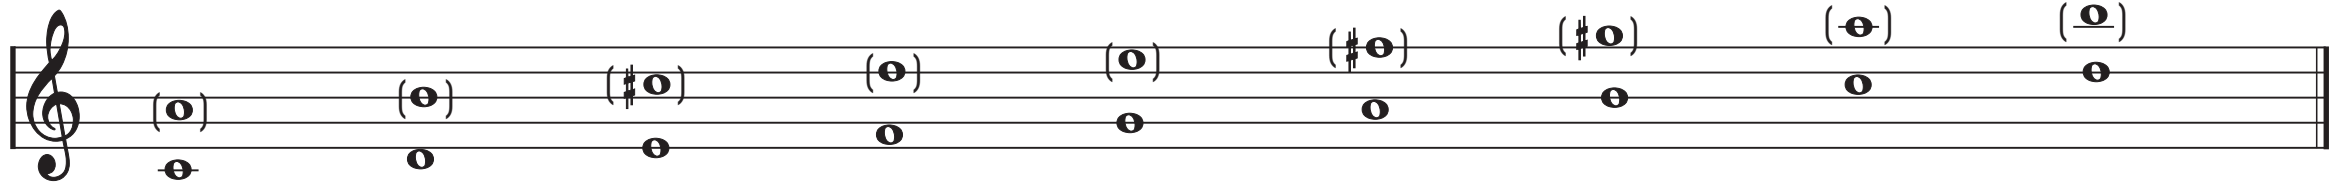

~ Fingering Chart for the Hind Sopranino Sweet Potato Ocarina ~

This ocarina is in the key of A. For your convenience I have written in parenthesis the actual pitch of the note played.
For example, the note C sounds like an A as played on the piano.

1 #

2 #

4 #

5 #

6 #

8 #

1

2