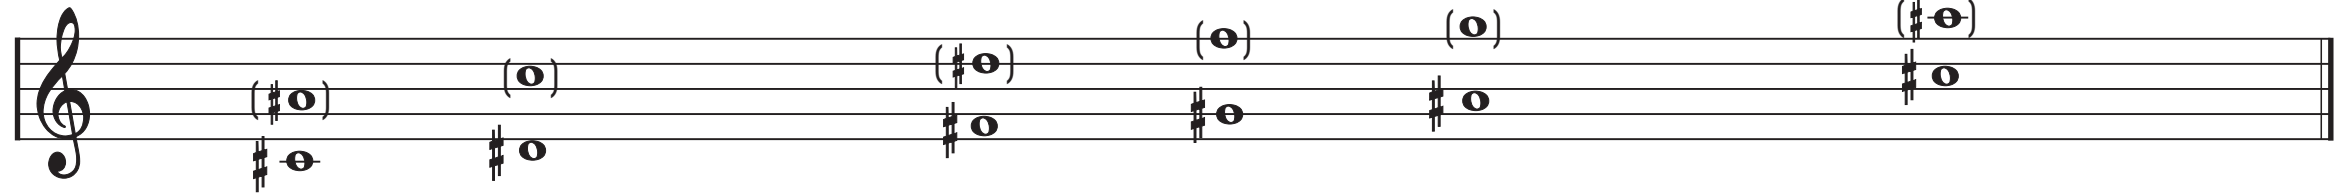

~ Fingering Chart for the Hind Sopranino Sweet Potato Ocarina ~

This ocarina is in the key of A. For your convenience I have written in parenthesis the actual pitch of the note played.
For example, the note C sounds like an A as played on the piano.

1 #

2 #

4 #

5 #

6 #

8 #

1

2